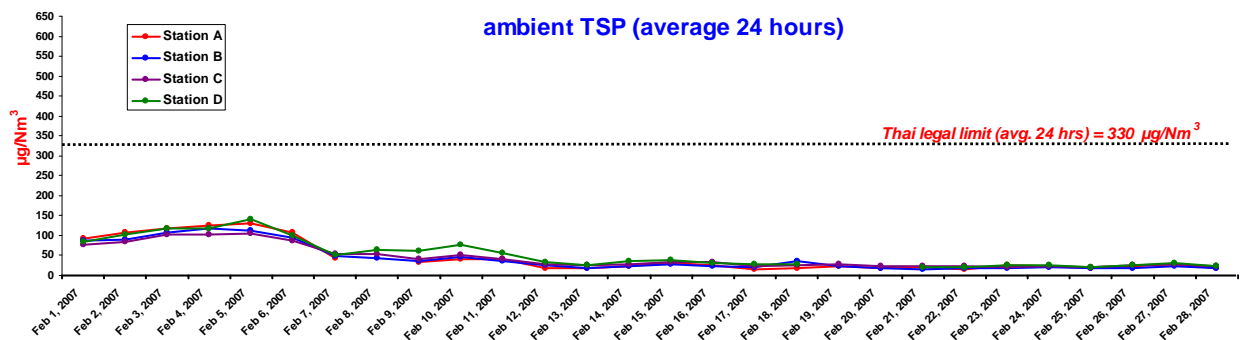

### ● Total Suspended Particulate Matter (TSP)

### ● Particulate Matter having an aerodynamic diameter of less than or equal to 10 µm (PM10)