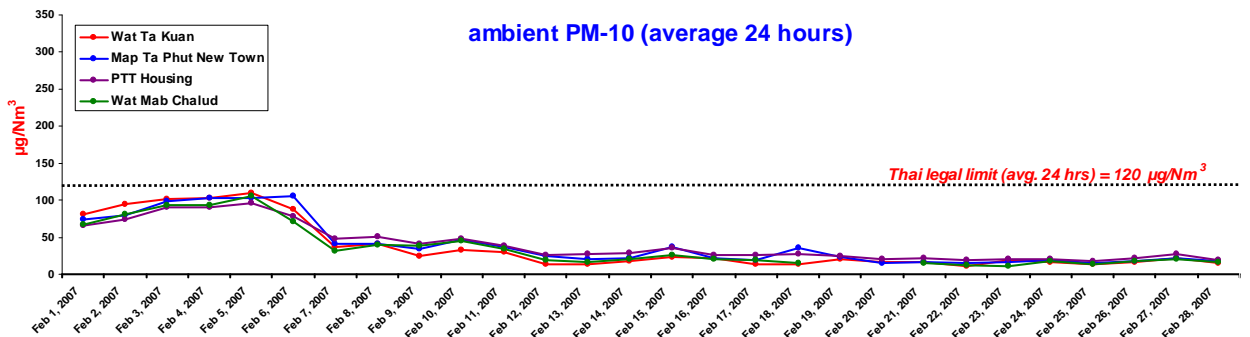

## Ambient Air Quality

PGS has been monitoring the ambient air quality at:

- Station A : Wat Ta Kuan
- Station B : Soi Therd Thai Muslim 2
- Station C : PTT Housing Zone
- Station D : Wat Mab Chalud

The ambient air quality at all monitoring stations were within Thai legal limit.

### ● Total Suspended Particulate Matter (TSP)

### ● Particulate Matter having an aerodynamic diameter of less than or equal to 10 µm (PM10)