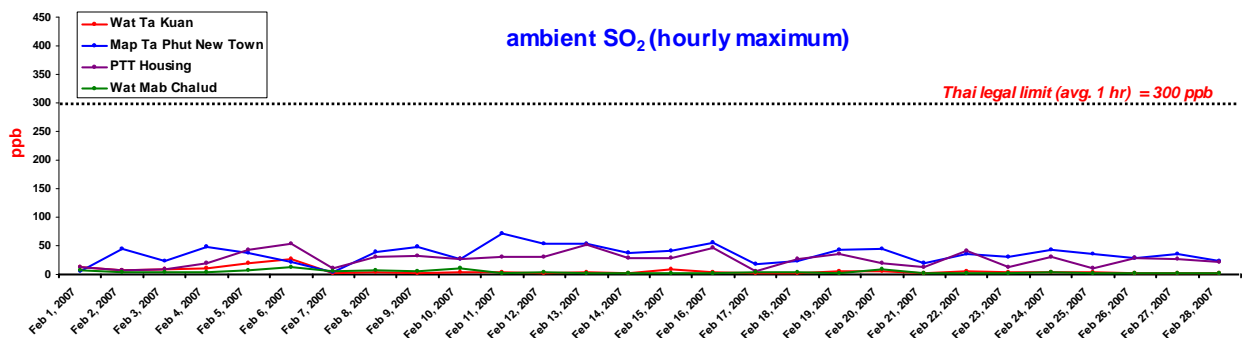

● Sulfur Dioxide (SO₂)